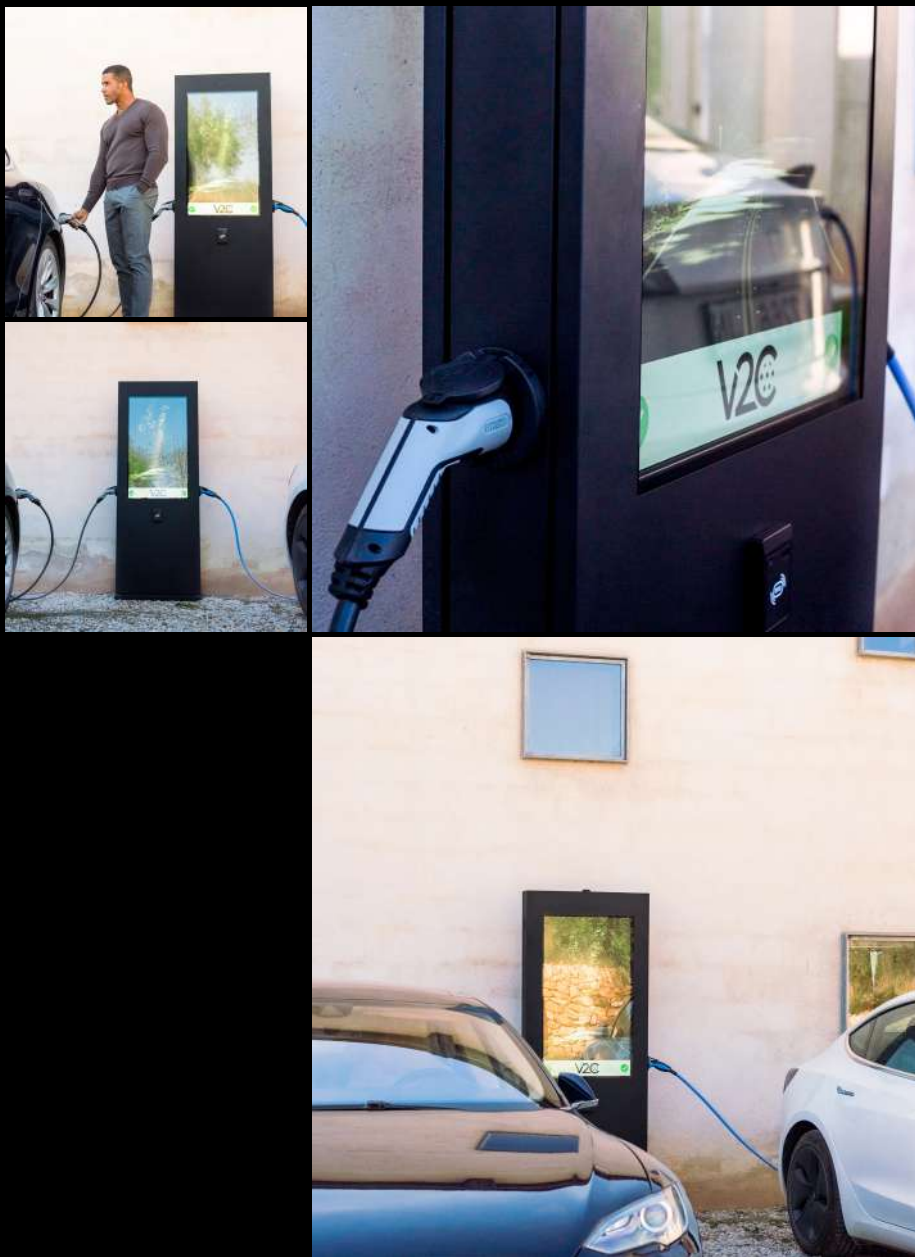

SCREEN

CHARACTERISTICS

Manage your advertising storage through the cloud and facilitate ads duplication on the e-Charger.

Charge two vehicles at the same time and at maximum power.

Easy and safe shared access, for multiple users through RFID technology.

Made of antivandalic steel for durable outdoor use in public environments.

ALL DATA IN REAL TIME

Check all charging information in real time on the cross-platform app V2C Cloud. Download charts and statistics of each users' consumption.