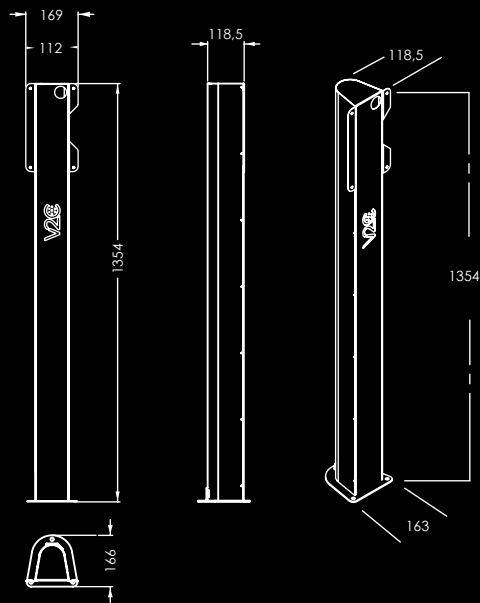

### General characteristics

e-Chargers: Trydan/Trydan Pro

Colour: Black

Material: Pickled steel, epoxy paint RAL 9005 micro-textured

Weight: 7 kg (single pedestal)/7.5 kg (double pedestal)

### Dimensions and image gallery

Simple pedestal

Double pedestal